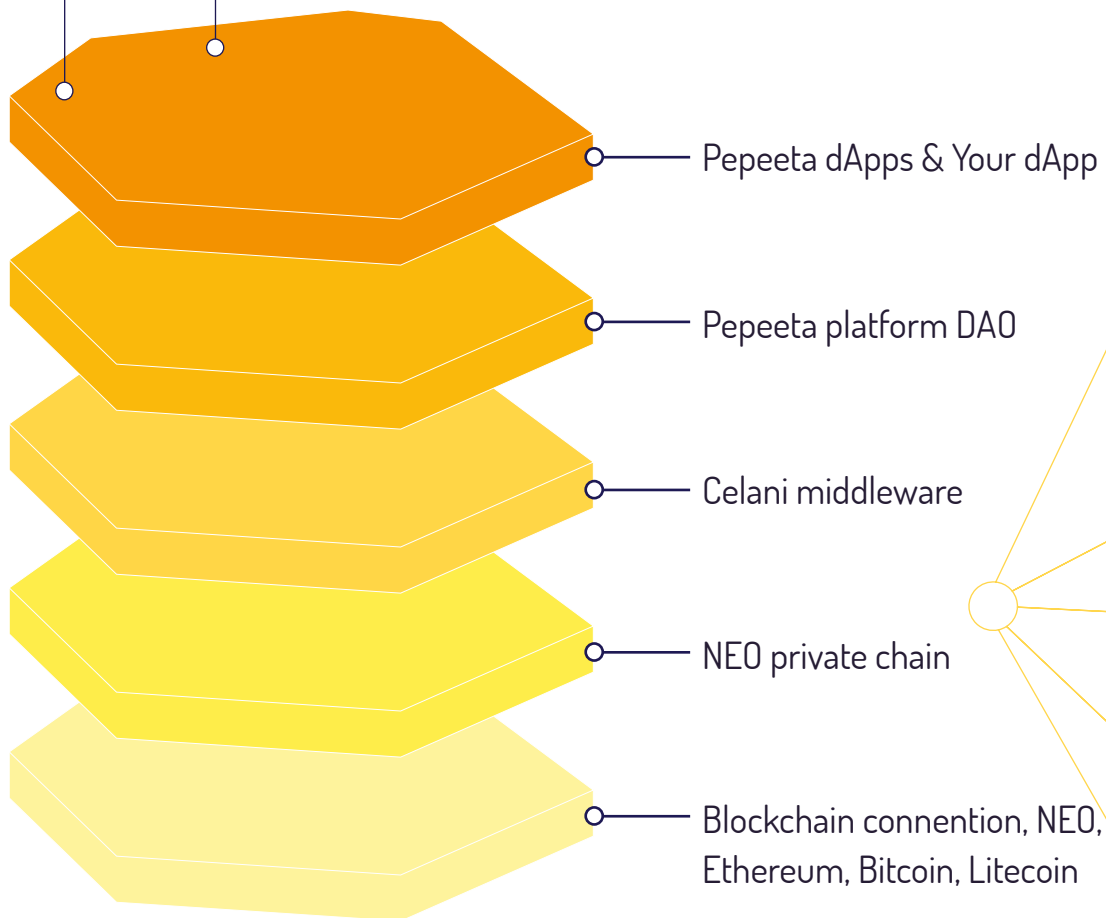

PEPEETA STACK