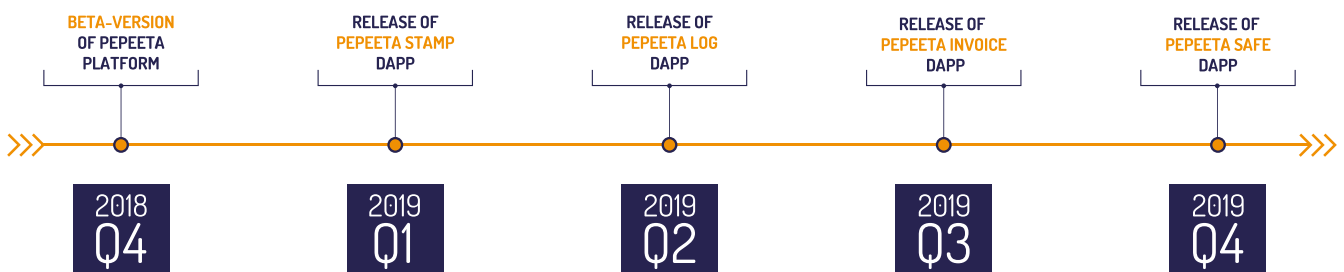

PEPEETA PLATFORM

PEPEETA - Empowering chain exploits DLT technology (Distributed Ledger Technology) through the blockchain protocol and is able to provide a range of interoperable services, in the areas of IT security, electronic invoicing, automatic payment and risk management. In this document, the four dApps and platform services are identified.