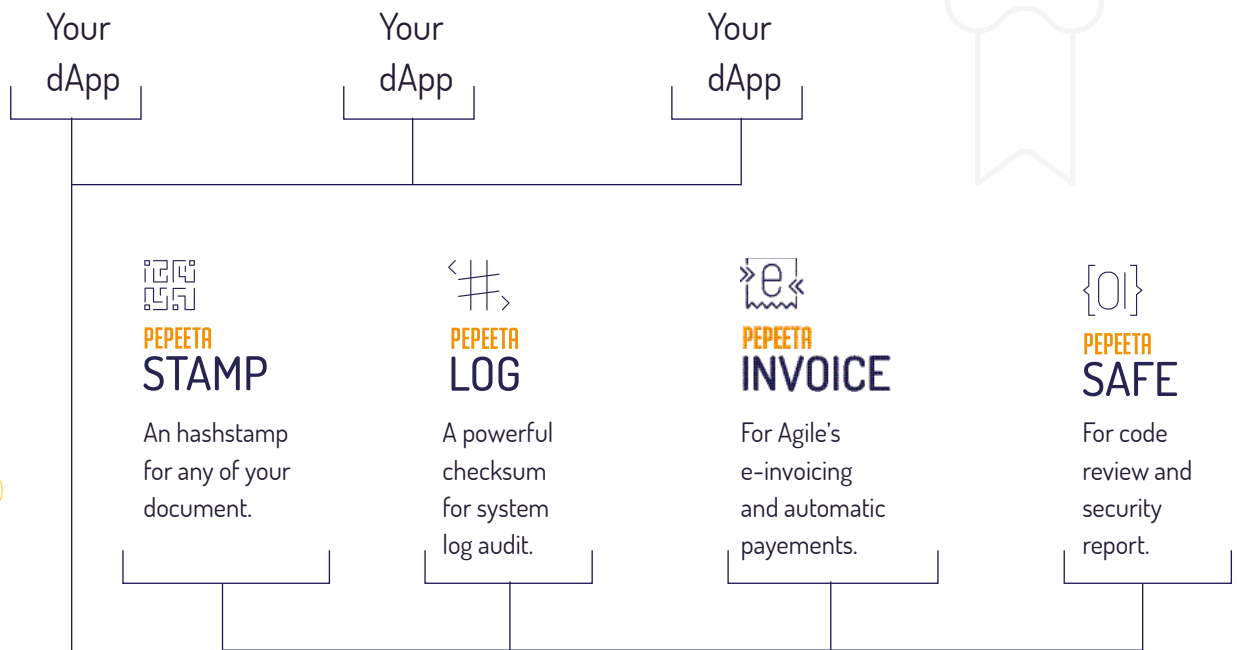

PEPEETA STACK