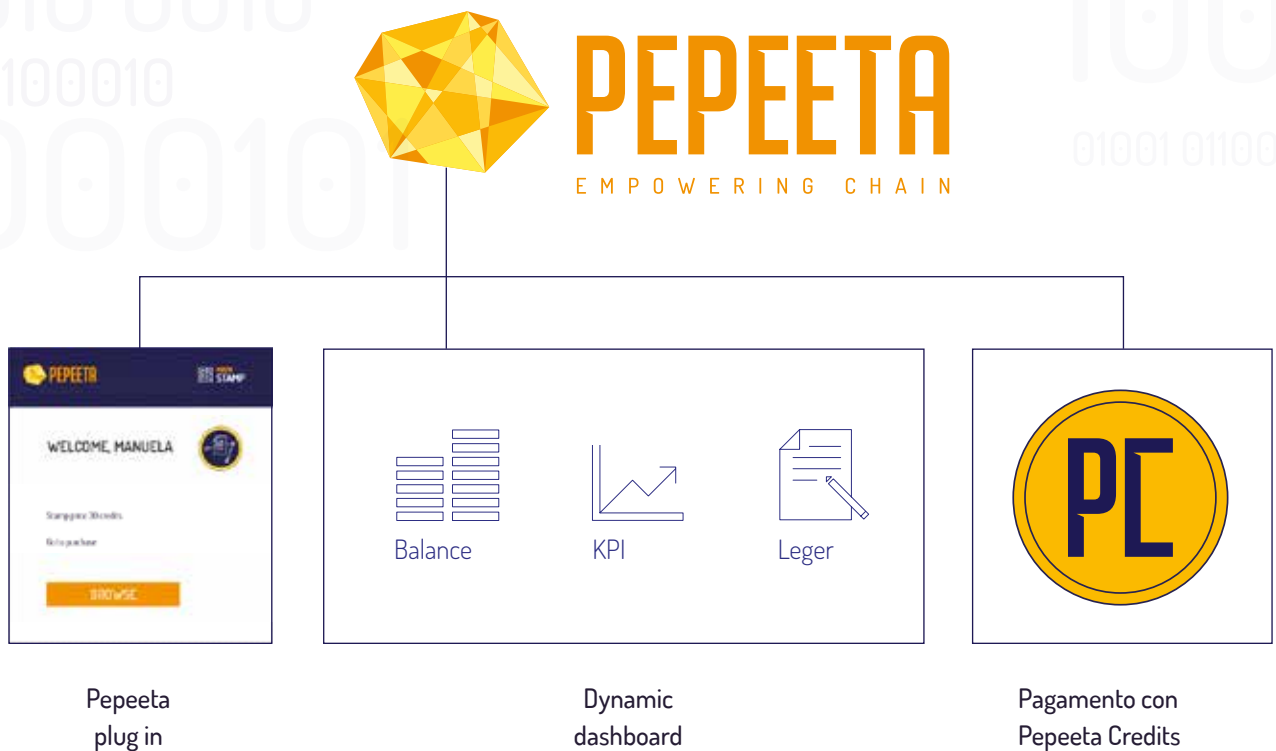

PEPEETA PLATFORM

PEPEETA - Empowering chain exploits DLT technology (Distributed Ledger Technology) through the blockchain protocol and is able to provide a range of interoperable services, in the areas of IT security, electronic invoicing, automatic payment and risk management. In this document, the four dApps and platform services are identified.